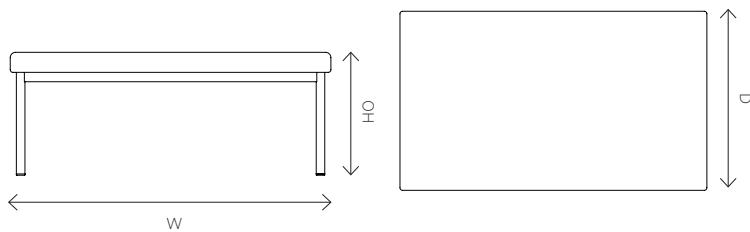

base rectangle bench

Dimensions

Overall Height	Width	Depth
360, 410, 460mm	1200mm	500mm
360, 410, 460mm	1200mm	700mm