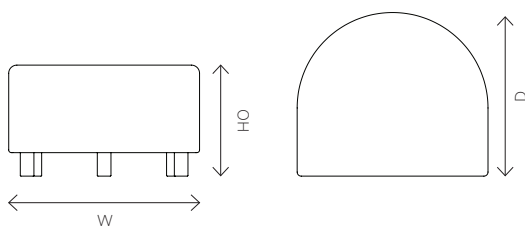

base d ottoman

Dimensions

Overall Height	Width	Depth
360mm	700mm	600mm
410mm	700mm	600mm
460mm	700mm	600mm