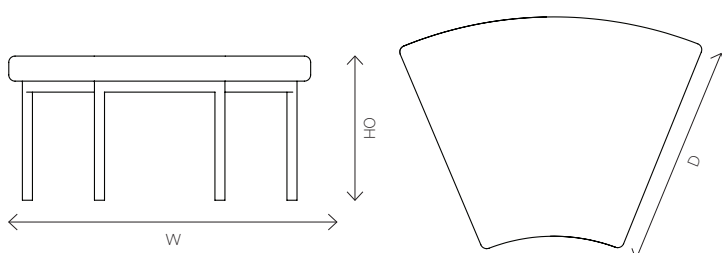

base radial bench

Dimensions

Overall Height	Width	Depth
360, 410, 460mm	825mm	500mm
360, 410, 460mm	980mm	700mm