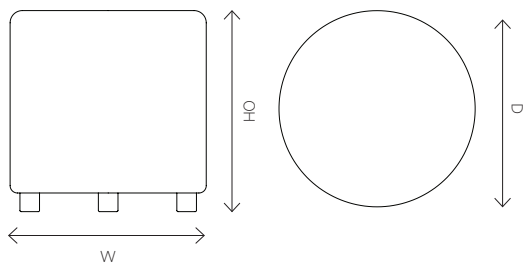

Dimensions

Overall Height	Diameter
360mm	400mm
410mm	400mm
460mm	400mm

base booth couch