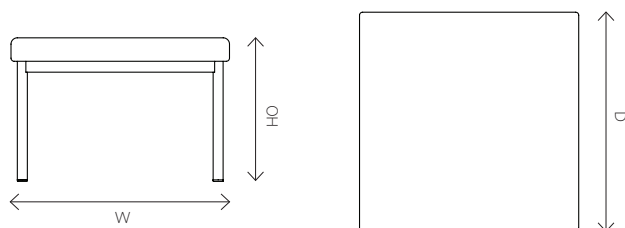

base square bench

Dimensions

Overall Height	Width	Depth
360, 410, 460mm	500mm	500mm
360, 410, 460mm	700mm	700mm