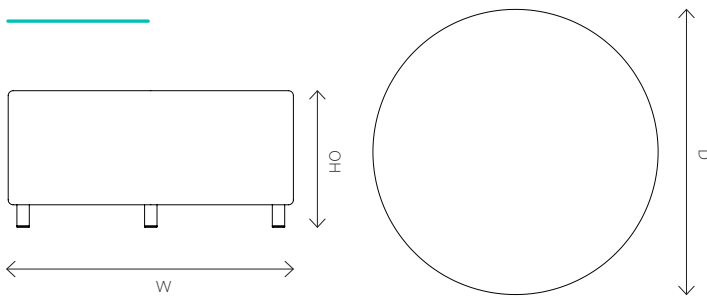

base empire ottoman

Dimensions

Overall Height	Diameter
360mm	700mm or 1150mm
410mm	700mm or 1150mm
460mm	700mm or 1150mm