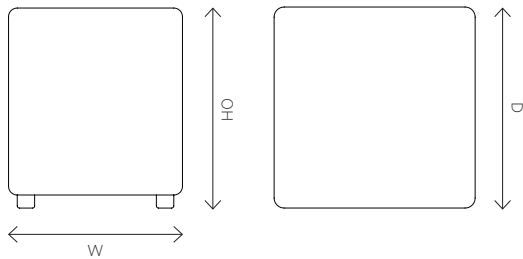

base cube ottoman

Dimensions

Overall Height	Width	Depth
360mm	400mm	400mm
410mm	400mm	400mm
460mm	400mm	400mm

base round ottoman