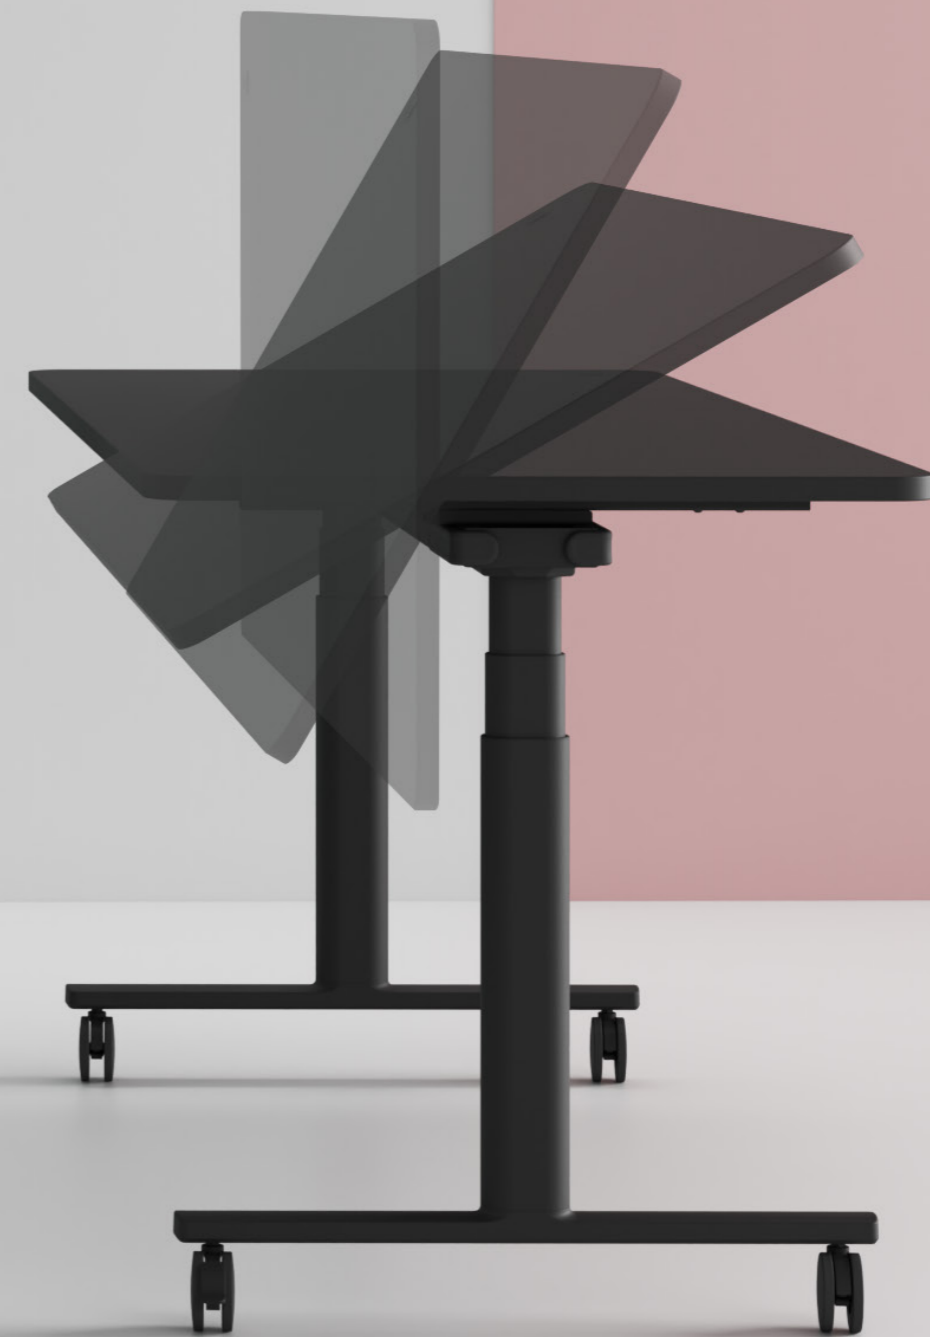

Jojo

Thinking
Works

Furniture for the Curious

Jojo Electric Folding Table

The ultimate flexible table solution.

The Jojo Electric Folding Table combines the ergonomic benefits of height adjustable desking with the mobility of a folding frame.

Jojo uses a rechargeable battery to activate height adjustment, which promotes agility within the workplace.

Made with versatility and flexibility in mind. Jojo's height adjustable legs can be set to the user's optimal working stance or just as easily folded, stacked and nested away. Fully operated with a cordless rechargeable battery, Jojo can be easily moved without worrying about damaging power leads.

01 Jojo is available in black and white options with the versatility to be used as a table or whiteboard

02 Height adjustable with built-in impact stop detection

03 Foldable table top with a safety bumper for safe stacking

Jojo can be easily moved and adjusted to create an adaptable workplace. This agility provides a unique degree of flexibility to transform any office into the optimal workspace.

Jojo Electric Folding Table