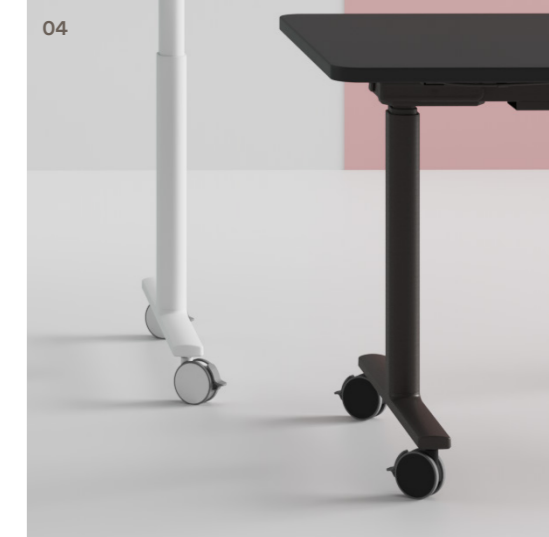

Jojo uses a rechargeable battery to activate height adjustment, which promotes agility within the workplace.

Made with versatility and flexibility in mind. Jojo's height adjustable legs can be set to the user's optimal working stance or just as easily folded, stacked and nested away. Fully operated with a cordless rechargeable battery, Jojo can be easily moved without worrying about damaging power leads.

01 Jojo is available in black and white options with the versatility to be used as a table or whiteboard

02 Height adjustable with built-in impact stop detection

03 Foldable table top with a safety bumper for safe stacking

04 Castor feet for mobility

05 Lithium Ion battery pack with LED light battery indicator and audible beeps to prompt low battery

06 Fully operated with a cordless, rechargeable battery and integrated USB port for mobile phone charging

Jojo can be easily moved and adjusted to create an adaptable workplace. This agility provides a unique degree of flexibility to transform any office into the optimal workspace.

Jojo Electric Folding Table