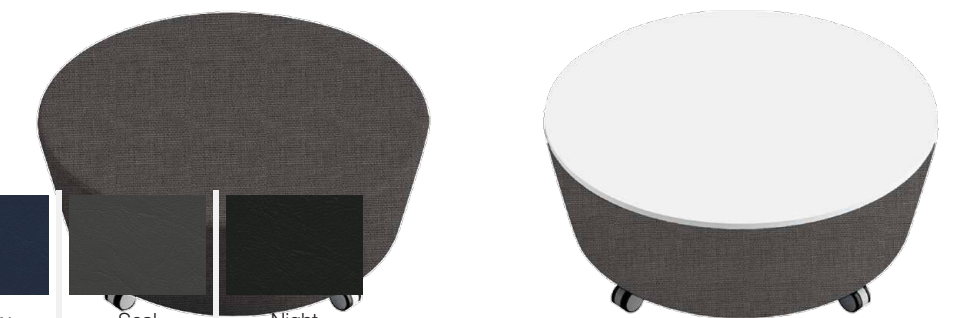

The Orbit Ottoman is more than just a great-look soft seating option. Made with high-quality dual-density foam padding and planet-friendly 100% recycled Eco-struts, it also comes with a Writeable Surface option! Available in a wide range of durable woven fabrics or easy-to-clean vinyls, the Orbit is the perfect addition to any Library, Waiting Area or Breakout Space.

Features

- Available with or without Writeable Top.
- Writeable Top surface is an easy to clean and maintain laminate.
- Structure is built with Sebel patented Eco-Struts made from 100% recycled polypropylene and manufactured in Australia, creating sturdy yet light-weight pieces.
- Base heel relief for a sleeker look and less scuffing.
- Completed with high quality dual-density foam padding, CNC cut timber panels, strong Eco-Struts and heavy-duty castors.
- Easily configure into numerous collaborative and individual settings with heavy-duty castors with rear locking brakes for easy placement.

Dimensions

Style	Width	Depth	Seat Height
No Top	1000mm	1000mm	430mm
Writeable Top	1000mm	1000mm	450mm

Options

- Wide selection of upholstery options.
- Available with Writeable Top.

Orbit Ottoman Writeable Top

Colour Options

Innova Pacifica									
Austex Tessuto Classic									
Warwick Beachcomber									
Warwick Bolton									
Sustainable Living Tekneko									

The colours shown have been reproduced to represent actual product colours as accurately as possible, however actual colours may vary. We recommend contacting your Sebel representative for a sample swatch for comparison prior to ordering.