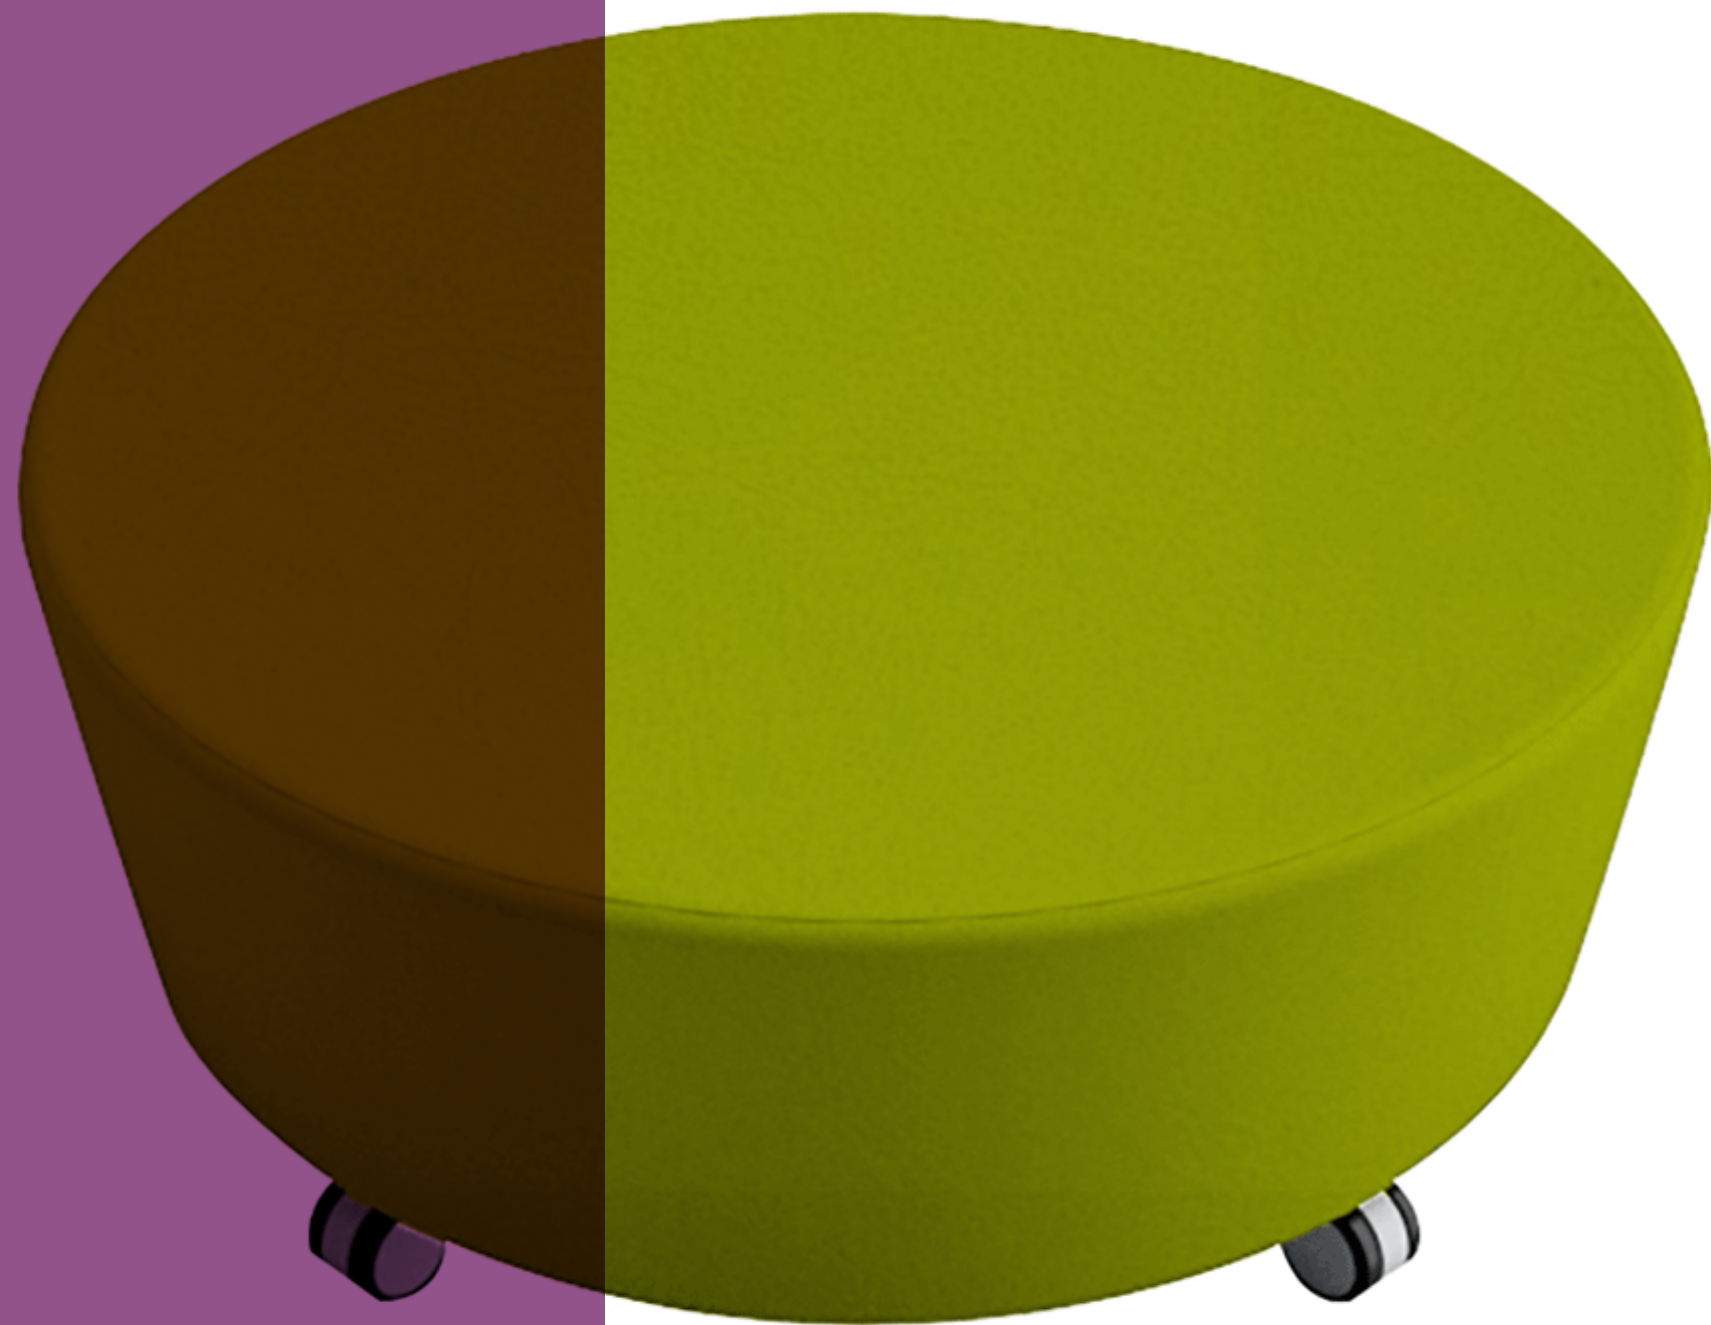

Smart Softies™ Orbit Ottoman

Super smart system that's flexible, functional & fun

Better for the planet, and your classroom

Use this cleverly designed Ottoman as a place for students to gather around and write, read or converse. With its generous size and the option of a Writeable Top, the Orbit Ottoman is more than just a place to sit!

The Orbit Ottoman is more than just a great-look soft seating option. Made with high-quality dual-density foam padding and planet-friendly 100% recycled Eco-struts, it also comes with a Writeable Surface option! Available in a wide range of durable woven fabrics or easy-to-clean vinyls, the Orbit is the perfect addition to any Library, Waiting Area or Breakout Space.

Features

- Available with or without Writeable Top.
- Writeable Top surface is an easy to clean and maintain laminate.
- Structure is built with Sebel patented Eco-Struts made from 100% recycled polypropylene and manufactured in Australia, creating sturdy yet light-weight pieces.
- Base heel relief for a sleeker look and less scuffing.
- Completed with high quality dual-density foam padding, CNC cut timber panels, strong Eco-Struts and heavy-duty castors.
- Easily configure into numerous collaborative and individual settings with heavy-duty castors with rear locking brakes for easy placement.

Dimensions

Style	Width	Depth	Seat Height
No Top	1000mm	1000mm	430mm
Writeable Top	1000mm	1000mm	450mm

Options

- Wide selection of upholstery options.
- Available with Writeable Top.

Orbit Ottoman Writeable Top