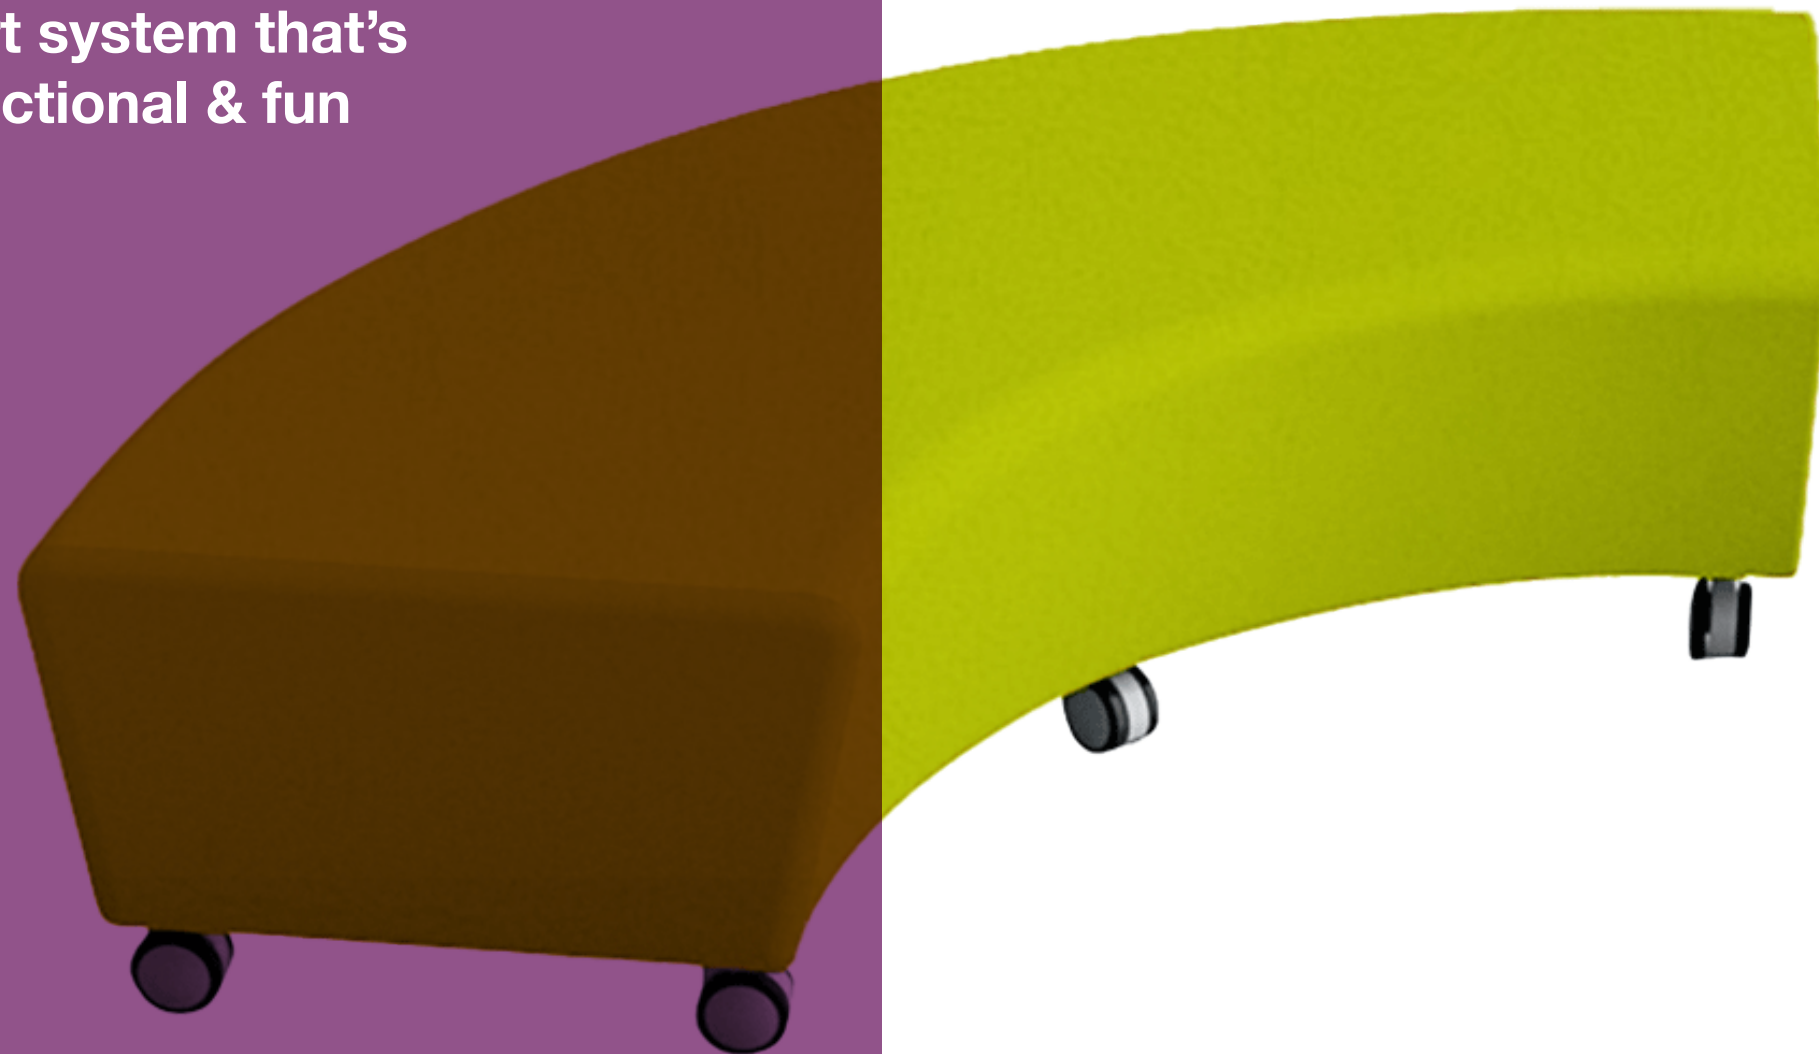

Smart Softies™ Curve Ottoman & Lounges

Super smart system that's flexible, functional & fun

Sebel™

The perfect addition to your breakout space

Our Curve Ottomans and Lounges are the perfect solution to create breakout spaces or collaborative settings. A versatile and modern way to brighten up your learning space.

Bring your breakout spaces to the next level by incorporating our Curve Ottomans. They can be paired perfectly with our Curved Pirouette tables to allow for a modern tiered work setting and easily configured into clusters for collaborative learning.

Features

- Also available in Low Back or High Back Lounge options.
- Smart Softies™ Curve Ottomans and Lounges can be paired with the Smart Softies™ Curve Backer to provide double-sided seating solutions.
- Structure is built with Sebel patented Eco-Struts made from 100% recycled polypropylene and manufactured in Australia, creating sturdy yet light-weight pieces.
- Base heel relief for a sleeker look and less scuffing.
- Curve Lounges feature an angled backrest for greater comfort, superior ergonomics and support.
- Completed with high quality dual-density foam padding, CNC cut timber panels, strong Eco-Struts and heavy-duty castors.
- Easily configure into numerous collaborative and individual settings with heavy-duty castors with rear locking brakes for easy placement.

Dimensions

Style	Width	Depth	Seat Height	Overall Height
Curve Ottoman	1980mm	600mm	430mm	430mm
Curve Low Back Lounge				715mm
Curve High Back Lounge				900mm

Options

- Wide selection of upholstery options.
- Choose to add a back - Curve Low Back Lounge, or Curve High Back Lounge.