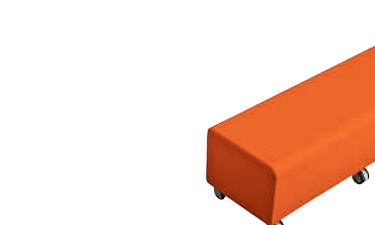

Smart Softies™ Bloc 1200 - Backer

- 1200mm x 500mm x 430mm
- Seat height 430mm
- Available on castors only