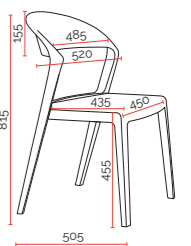

Features.

- Stackable (recommended safe floor stacking height - 4 chairs)
- 100% lightweight Polypropylene
- UV protected for outdoor use²
- Single colour or dual colour options

Specifications. (mm)

Back	485w / 155h
Seat	450w / 435d
Seat Height	455h
Overall	520w / 505d / 815h